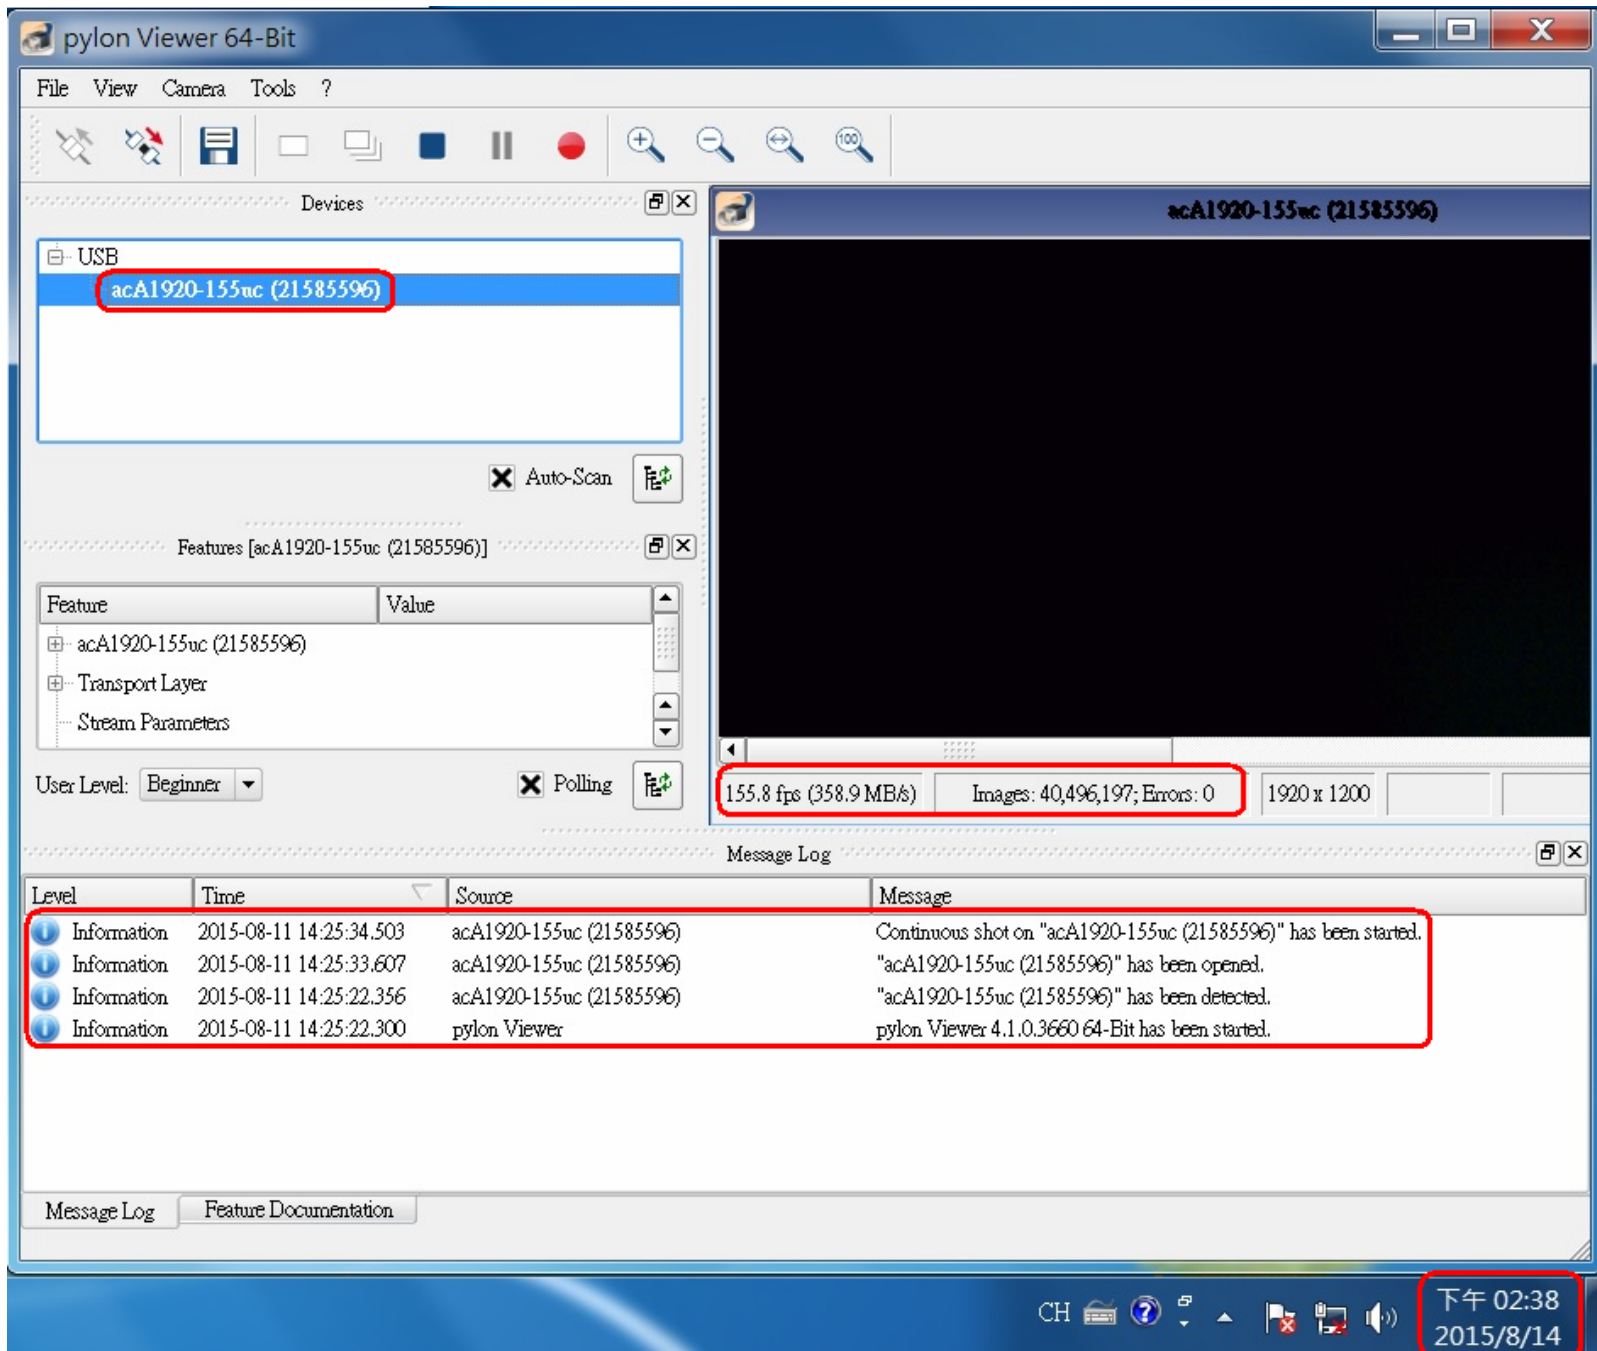

Tested Camera : acA1920-155uc

Tested time : 72h

JARGY CO., LTD.

Test Report

Model : CBL-USD302MBS-5m

Ver : 1.0

Date : 2015/11/2

Camera Brand Name : Basler