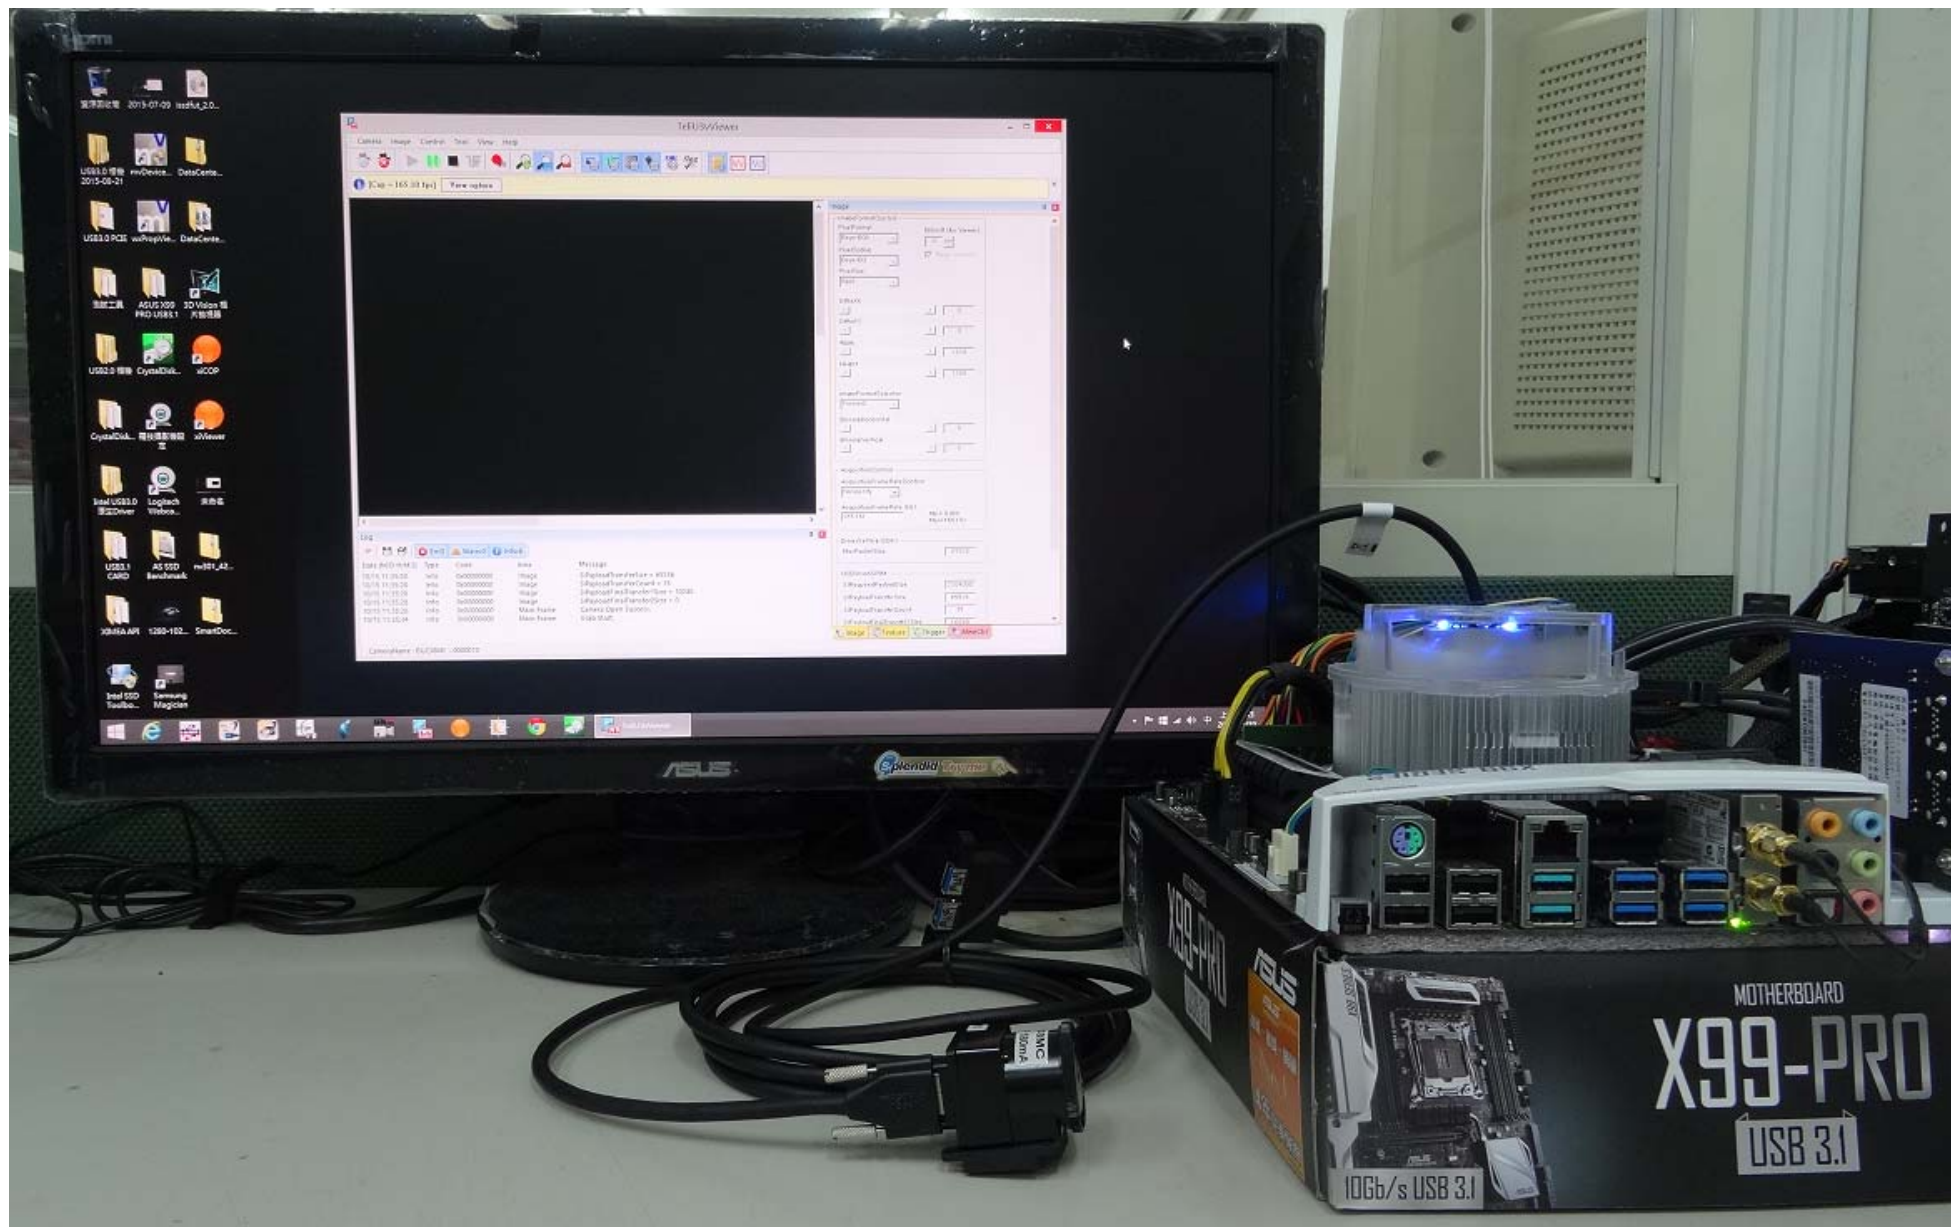

TelusViewer

File Explorer - TelusViewer

Date	Type	Class	Size	Message
10/16 11:28:24	info	500000000	10MB	2016/10/16 11:28:24
10/16 11:28:25	info	500000000	10MB	2016/10/16 11:28:25
10/16 11:28:26	info	500000000	10MB	2016/10/16 11:28:26
10/16 11:28:27	info	500000000	10MB	2016/10/16 11:28:27
10/16 11:28:28	info	500000000	10MB	2016/10/16 11:28:28
10/16 11:28:29	info	500000000	10MB	2016/10/16 11:28:29
10/16 11:28:30	info	500000000	10MB	2016/10/16 11:28:30
10/16 11:28:31	info	500000000	10MB	2016/10/16 11:28:31
10/16 11:28:32	info	500000000	10MB	2016/10/16 11:28:32
10/16 11:28:33	info	500000000	10MB	2016/10/16 11:28:33
10/16 11:28:34	info	500000000	10MB	2016/10/16 11:28:34
10/16 11:28:35	info	500000000	10MB	2016/10/16 11:28:35
10/16 11:28:36	info	500000000	10MB	2016/10/16 11:28:36
10/16 11:28:37	info	500000000	10MB	2016/10/16 11:28:37
10/16 11:28:38	info	500000000	10MB	2016/10/16 11:28:38
10/16 11:28:39	info	500000000	10MB	2016/10/16 11:28:39
10/16 11:28:40	info	500000000	10MB	2016/10/16 11:28:40
10/16 11:28:41	info	500000000	10MB	2016/10/16 11:28:41
10/16 11:28:42	info	500000000	10MB	2016/10/16 11:28:42
10/16 11:28:43	info	500000000	10MB	2016/10/16 11:28:43
10/16 11:28:44	info	500000000	10MB	2016/10/16 11:28:44
10/16 11:28:45	info	500000000	10MB	2016/10/16 11:28:45
10/16 11:28:46	info	500000000	10MB	2016/10/16 11:28:46
10/16 11:28:47	info	500000000	10MB	2016/10/16 11:28:47
10/16 11:28:48	info	500000000	10MB	2016/10/16 11:28:48
10/16 11:28:49	info	500000000	10MB	2016/10/16 11:28:49
10/16 11:28:50	info	500000000	10MB	2016/10/16 11:28:50
10/16 11:28:51	info	500000000	10MB	2016/10/16 11:28:51
10/16 11:28:52	info	500000000	10MB	2016/10/16 11:28:52
10/16 11:28:53	info	500000000	10MB	2016/10/16 11:28:53
10/16 11:28:54	info	500000000	10MB	2016/10/16 11:28:54
10/16 11:28:55	info	500000000	10MB	2016/10/16 11:28:55
10/16 11:28:56	info	500000000	10MB	2016/10/16 11:28:56
10/16 11:28:57	info	500000000	10MB	2016/10/16 11:28:57
10/16 11:28:58	info	500000000	10MB	2016/10/16 11:28:58
10/16 11:28:59	info	500000000	10MB	2016/10/16 11:28:59
10/16 11:29:00	info	500000000	10MB	2016/10/16 11:29:00