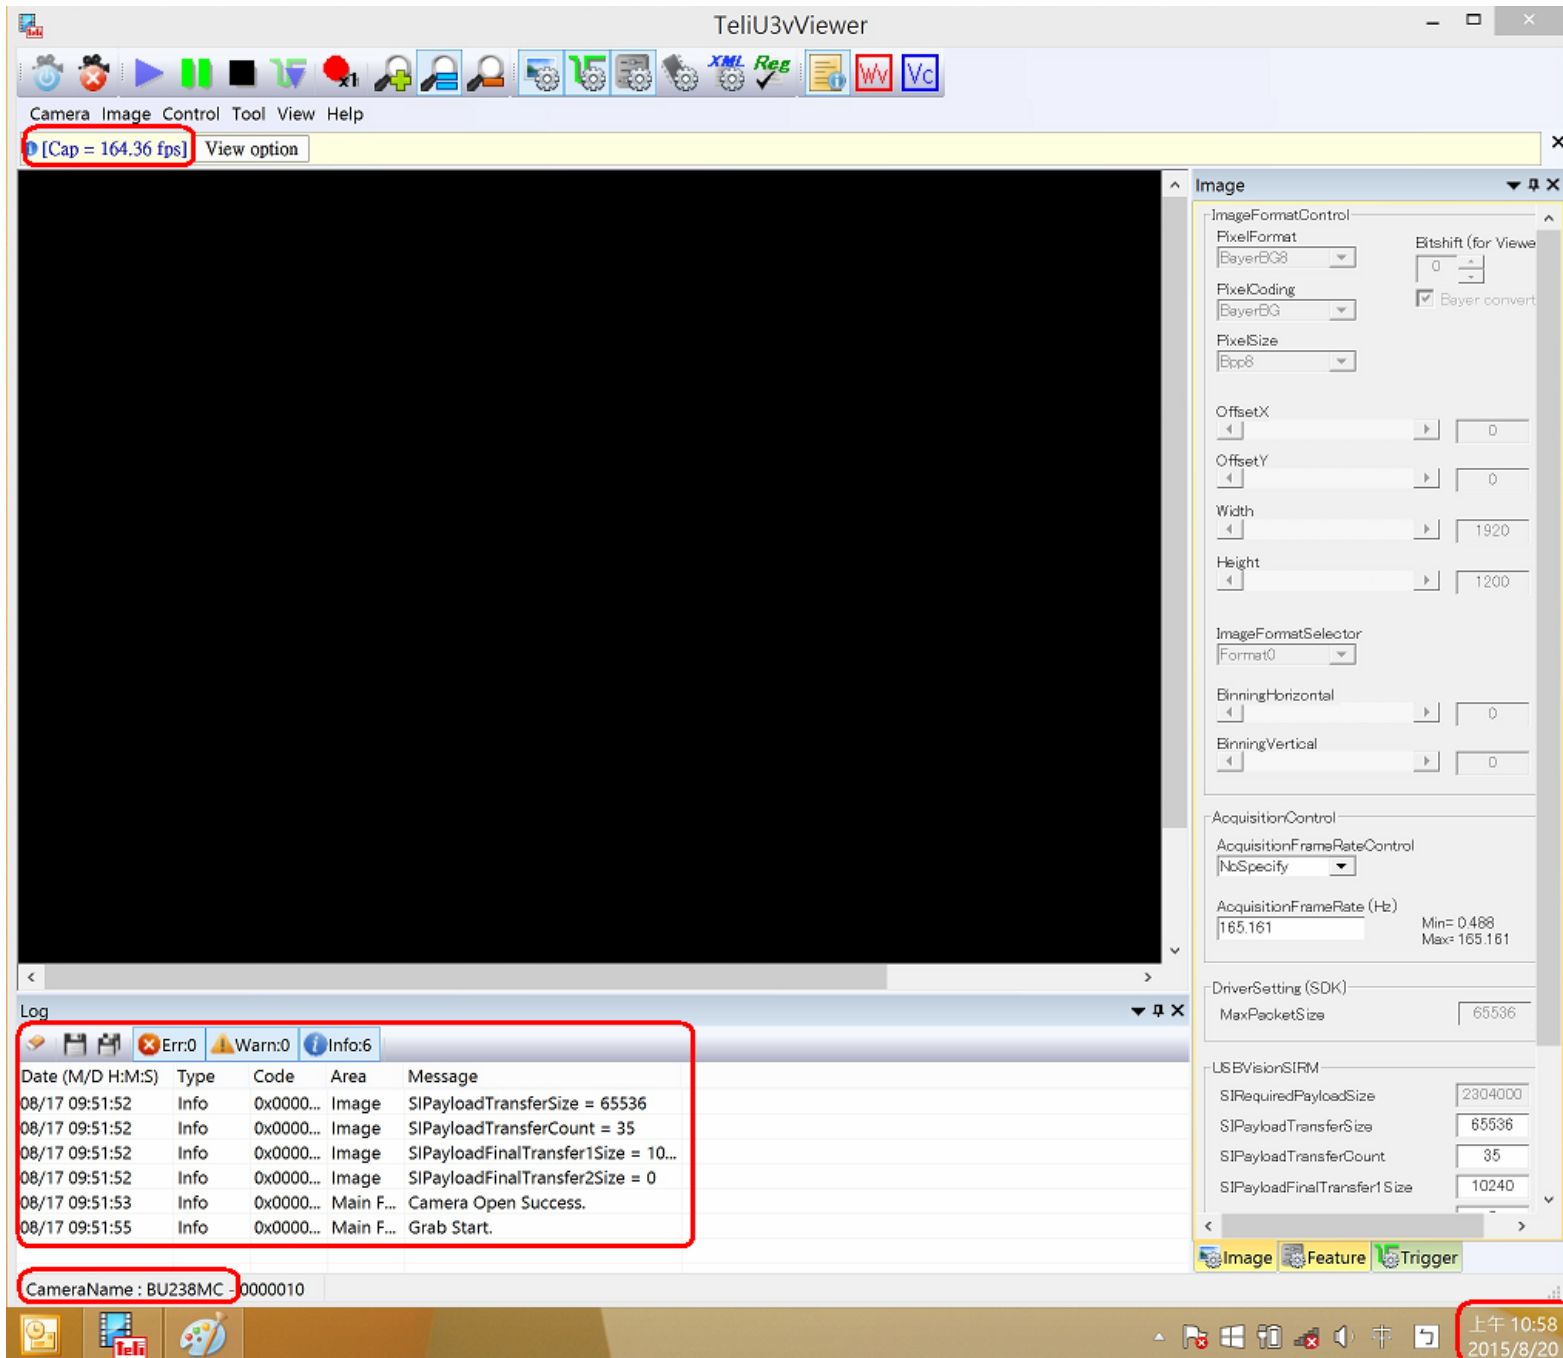

JARGY CO., LTD.

Test Report

Model : CBL-PD302MBSWB-5m
Camera Brand Name : Toshiba Teli

Ver : 1.0

Date : 2015/8/20

Test Platform

Type NB		
Model MAC		
OS Windows 8.1 Pro 64-bit		
CPU Intel Core i7-3615QM		
HDD SATA III SSD 128GB		
RAM DDR3 8GB		
USB 3.0 PCH 2 Ports(Intel Z77 Native)		

Tested Camera : BU238MC

Tested time : 72h

JARGY CO., LTD.

Test Report

Model : CBL-PD302MBSWB-7m
Camera Brand Name : Toshiba Teli

Ver : 1.0

Date : 2015/10/15

Test Platform