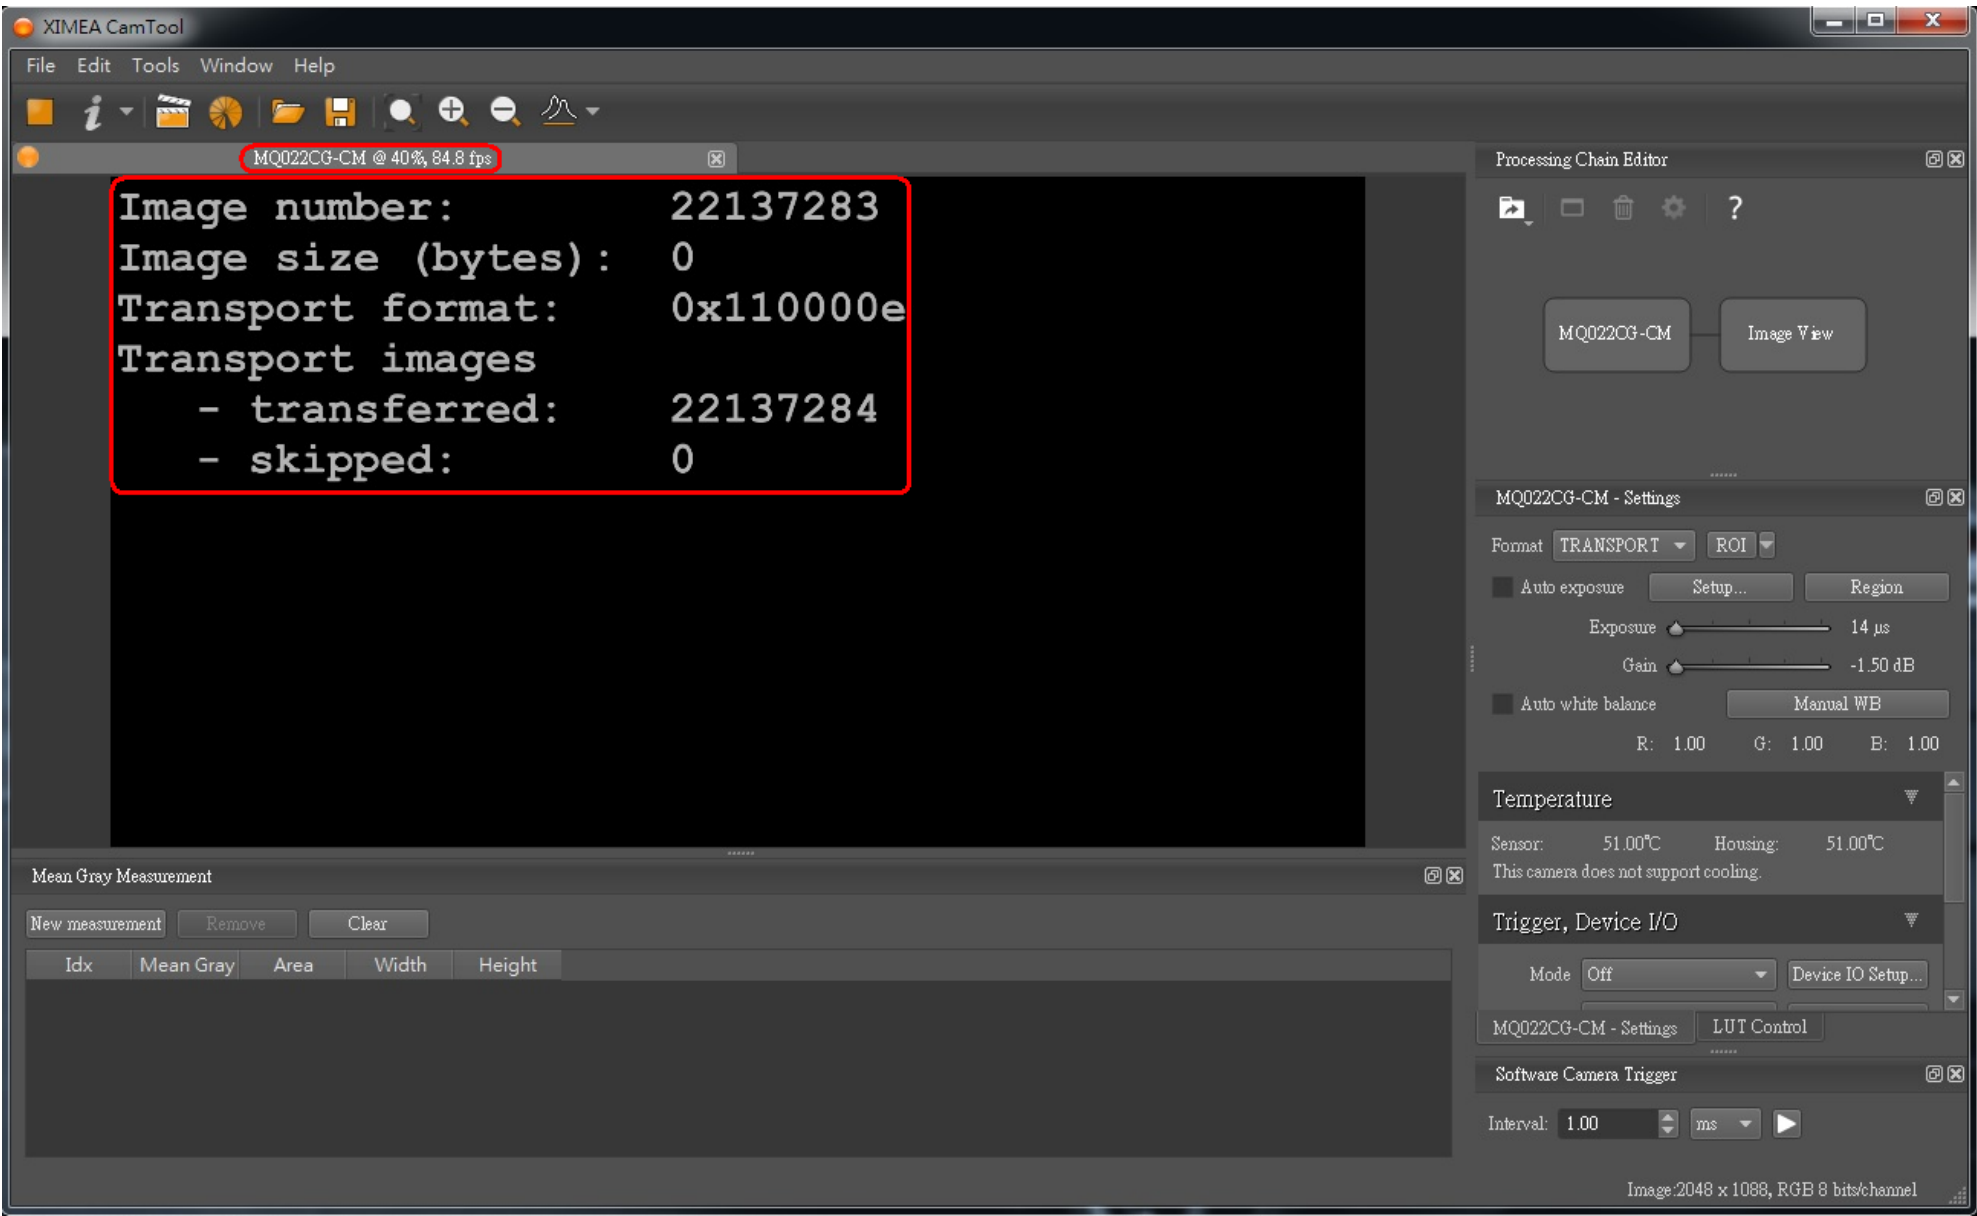

Tested Camera : MQ022CG-CM

Tested time : 72h

```
Image number: 22137283
Image size (bytes): 0
Transport format: 0x110000e
Transport images
- transferred: 22137284
- skipped: 0
```

Processing Chain Editor