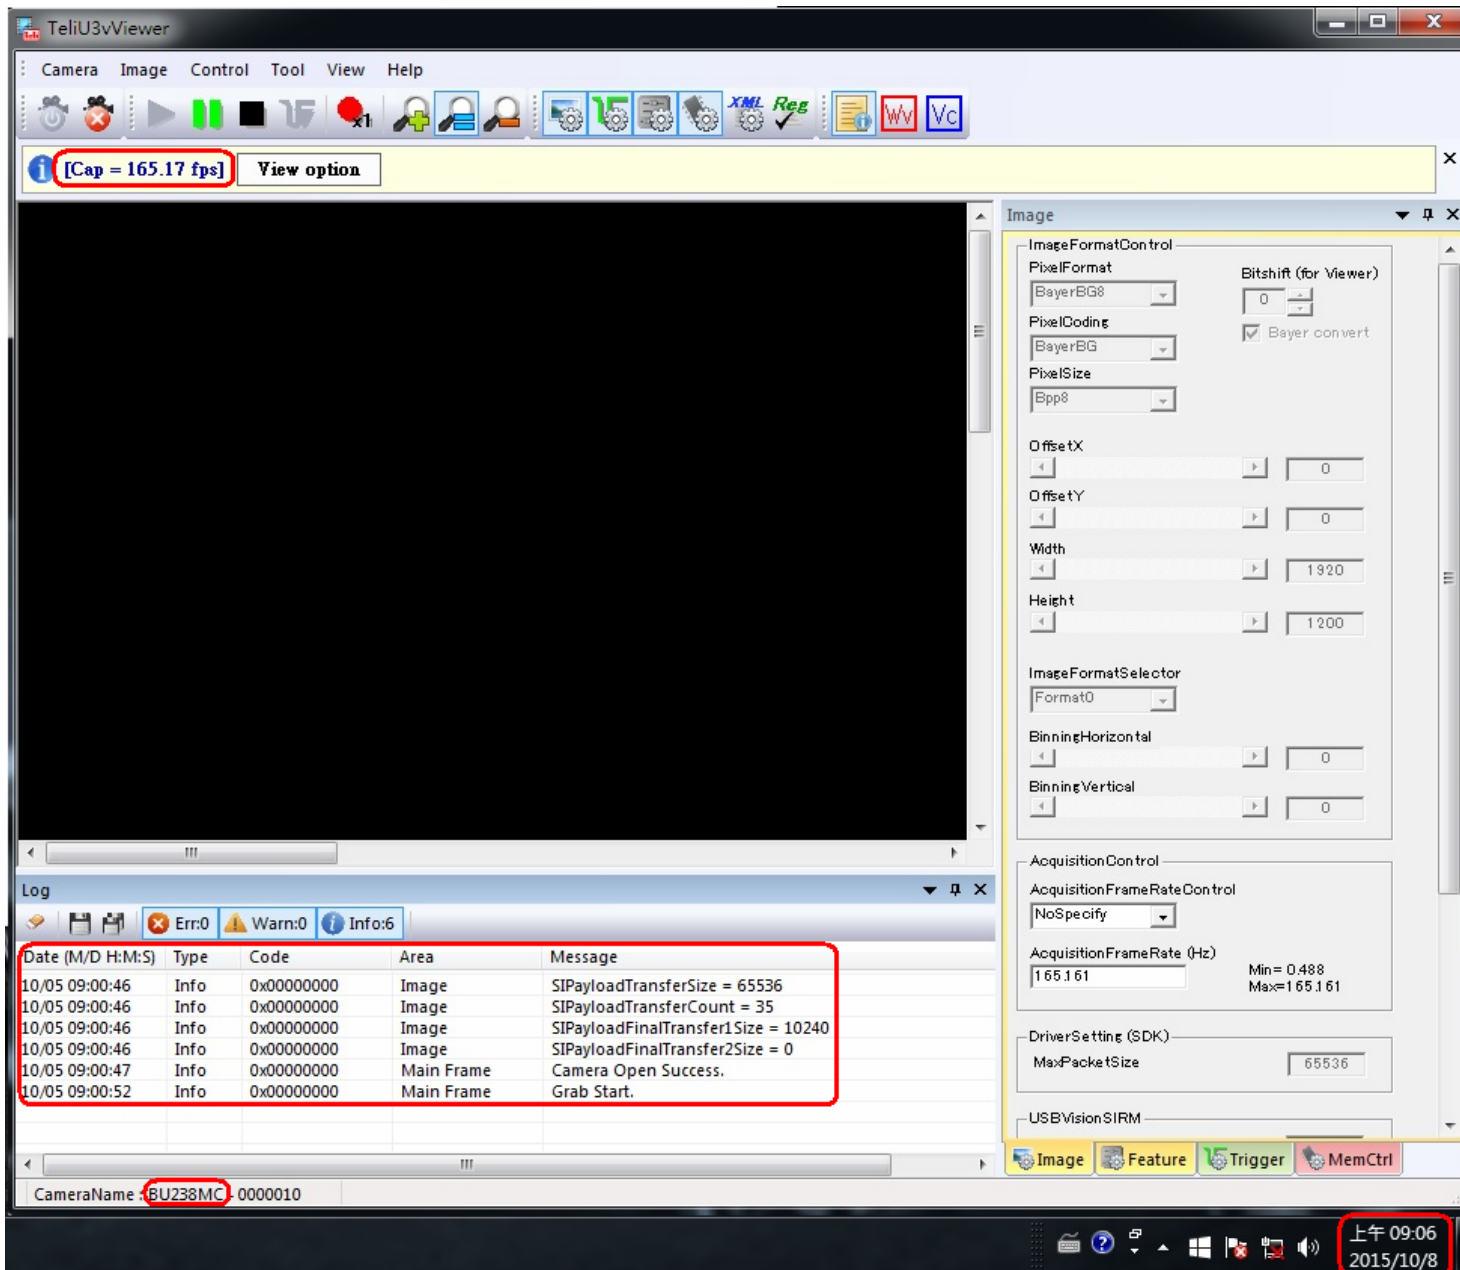

Tested Camera : BU238MC

Tested time : 87h

JARGY CO., LTD.

Test Report

Model : CBL-HFD302MBS-8m

Ver : 1.0

Date : 2015/10/8

Camera Brand Name : Toshiba Teli

Test Platform

Type	PC		
Model	ASUS Z97-A		
OS	Windows 7 Home Premium 64Bit		
CPU	Intel Core i3-4130		
HDD	SATA III 500GB		
RAM	DDR3 4GB		
USB 3.0	PCH 6 Ports(Intel Z97 Native)		

Tested Camera : BU238MC

Tested time : 72h