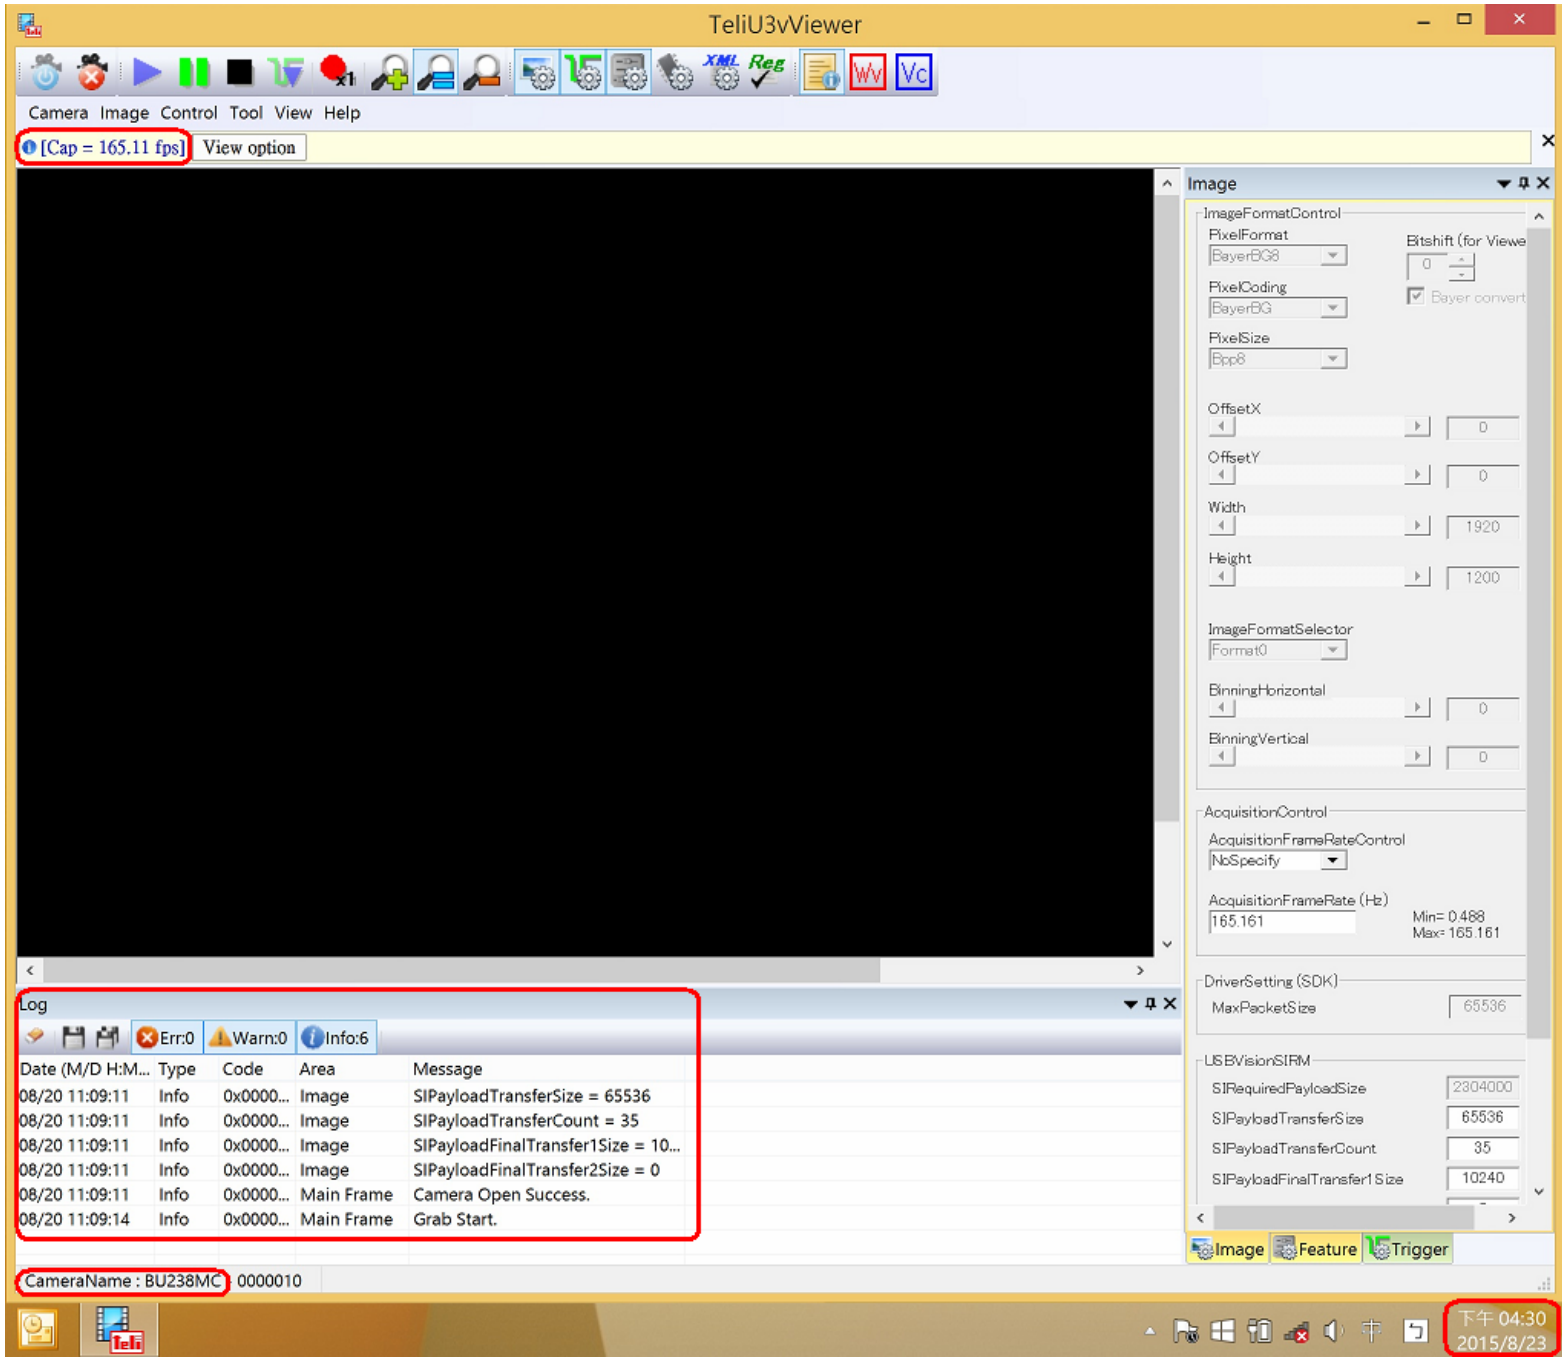

Tested Camera : BU238MC

Tested time : 72h

JARGY CO., LTD.

Test Report

Model : CBL-HFD302MBS-5m
Camera Brand Name : Toshiba Teli

Ver : 1.0

Date : 2015/9/3

Test Platform