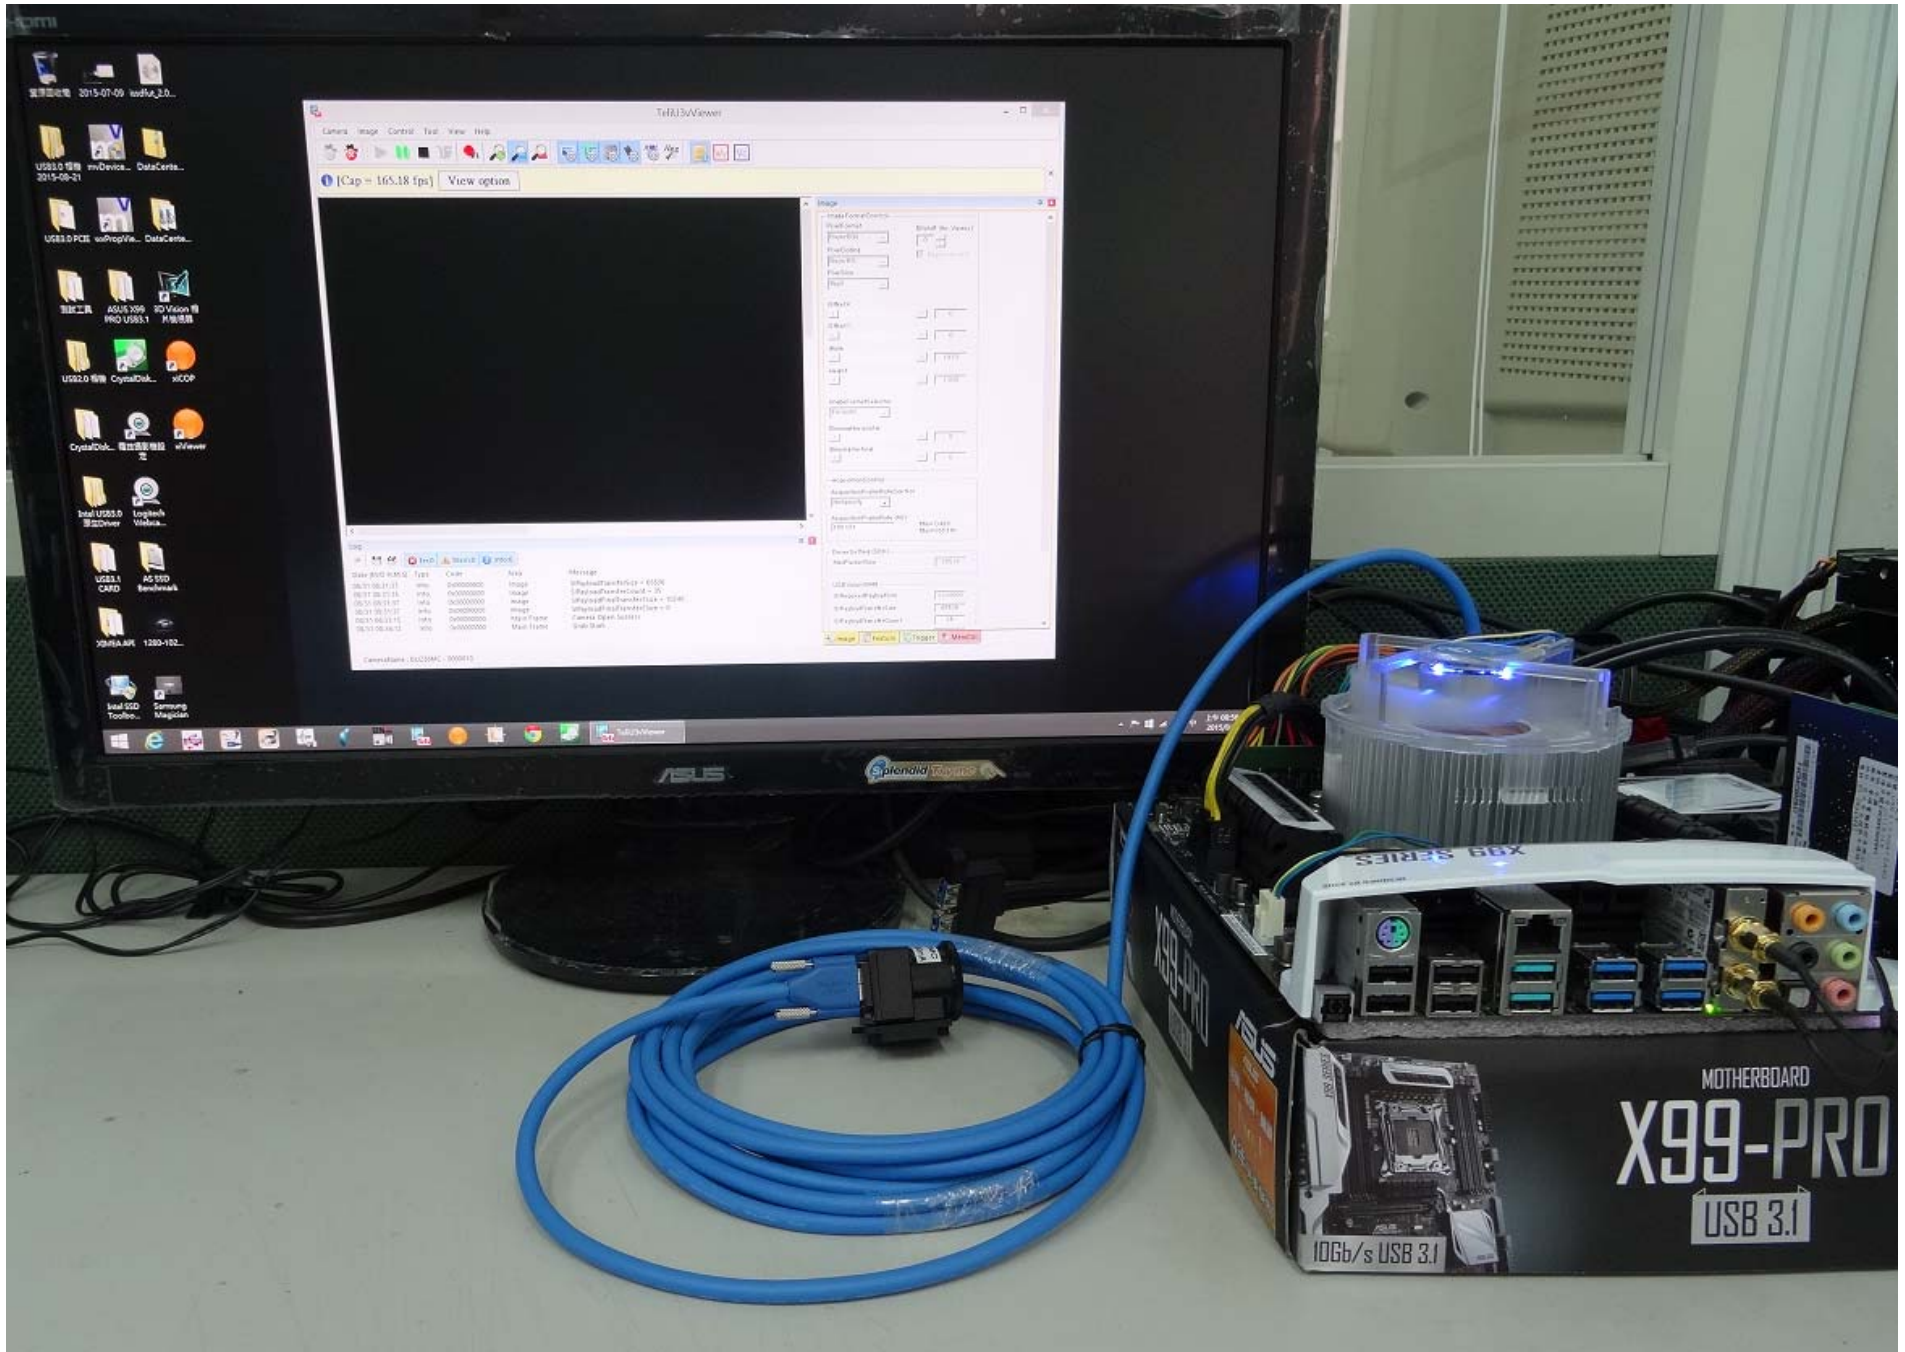

JARGY CO., LTD.

Test Report

Model : CBL-HFPD302MBS-3m
Camera Brand Name : Toshiba Teli

Ver : 1.0

Date : 2015/8/23

Test Platform

Type NB		
Model MAC		
OS Windows 8.1 Pro 64-bit		
CPU Intel Core i7-3615QM		
HDD SATA III SSD 128GB		
RAM DDR3 8GB		
USB 3.0 PCH 2 Ports(Intel Z77 Native)		

Tested Camera : BU238MC

Tested time : 72h

JARGY CO., LTD.

Test Report

Model : CBL-HFD302MBS-5m
Camera Brand Name : Toshiba Teli

Ver : 1.0

Date : 2015/9/3

Test Platform

Type	PC		
Model	ASUS X99-PRO/USB3.1		
OS	Windows 8.1 Pro 64-bit		
CPU	Intel Haswell-E i7-5960X		
HDD	SATA III 500GB		
RAM	DDR4 8GB		
USB 3.0	PCH 4 Ports(Intel X99 Native)		

Tested Camera : BU238MC

Tested time : 72h

JARGY CO., LTD.

Test Report

Model : CBL-HFD302MBS-7m

Ver : 1.0

Date : 2015/9/7

Camera Brand Name : Toshiba Teli

Test Platform

Type	PC		
Model	ASUS Z97-A		
OS	Windows 7 Home Premium 64Bit		
CPU	Intel Core i3-4130		
HDD	SATA III 500GB		
RAM	DDR3 4GB		
USB 3.0	PCH 6 Ports(Intel Z97 Native)		