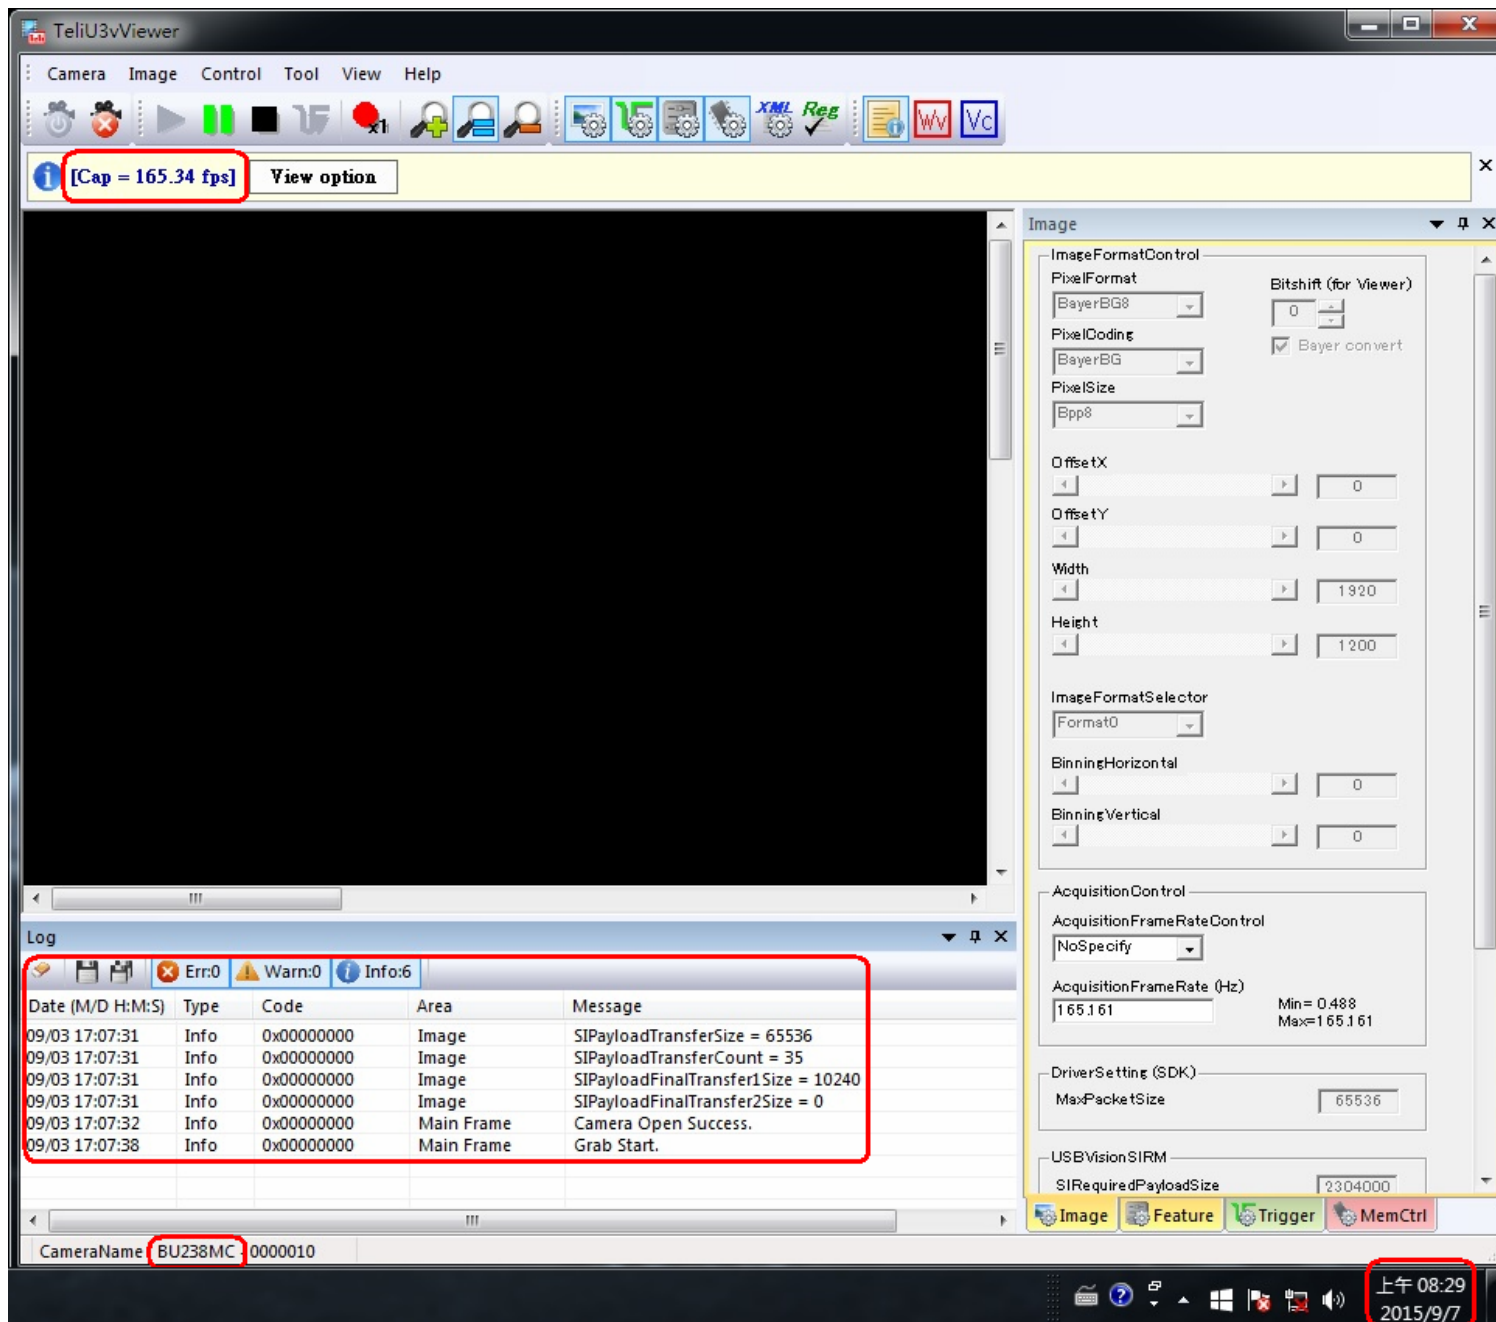

JARGY CO., LTD.

Test Report

Model : CBL-HFD302MBS-7m

Ver : 1.0

Date : 2015/9/7

Camera Brand Name : Toshiba Teli

Test Platform

Type	PC		
Model	ASUS Z97-A		
OS	Windows 7 Home Premium 64Bit		
CPU	Intel Core i3-4130		
HDD	SATA III 500GB		
RAM	DDR3 4GB		
USB 3.0	PCH 6 Ports(Intel Z97 Native)		

Tested Camera : BU238MC

Tested time : 87h

JARGY CO., LTD.

Test Report

Model : CBL-HFD302MBS-8m

Ver : 1.0

Date : 2015/10/8

Camera Brand Name : Toshiba Teli