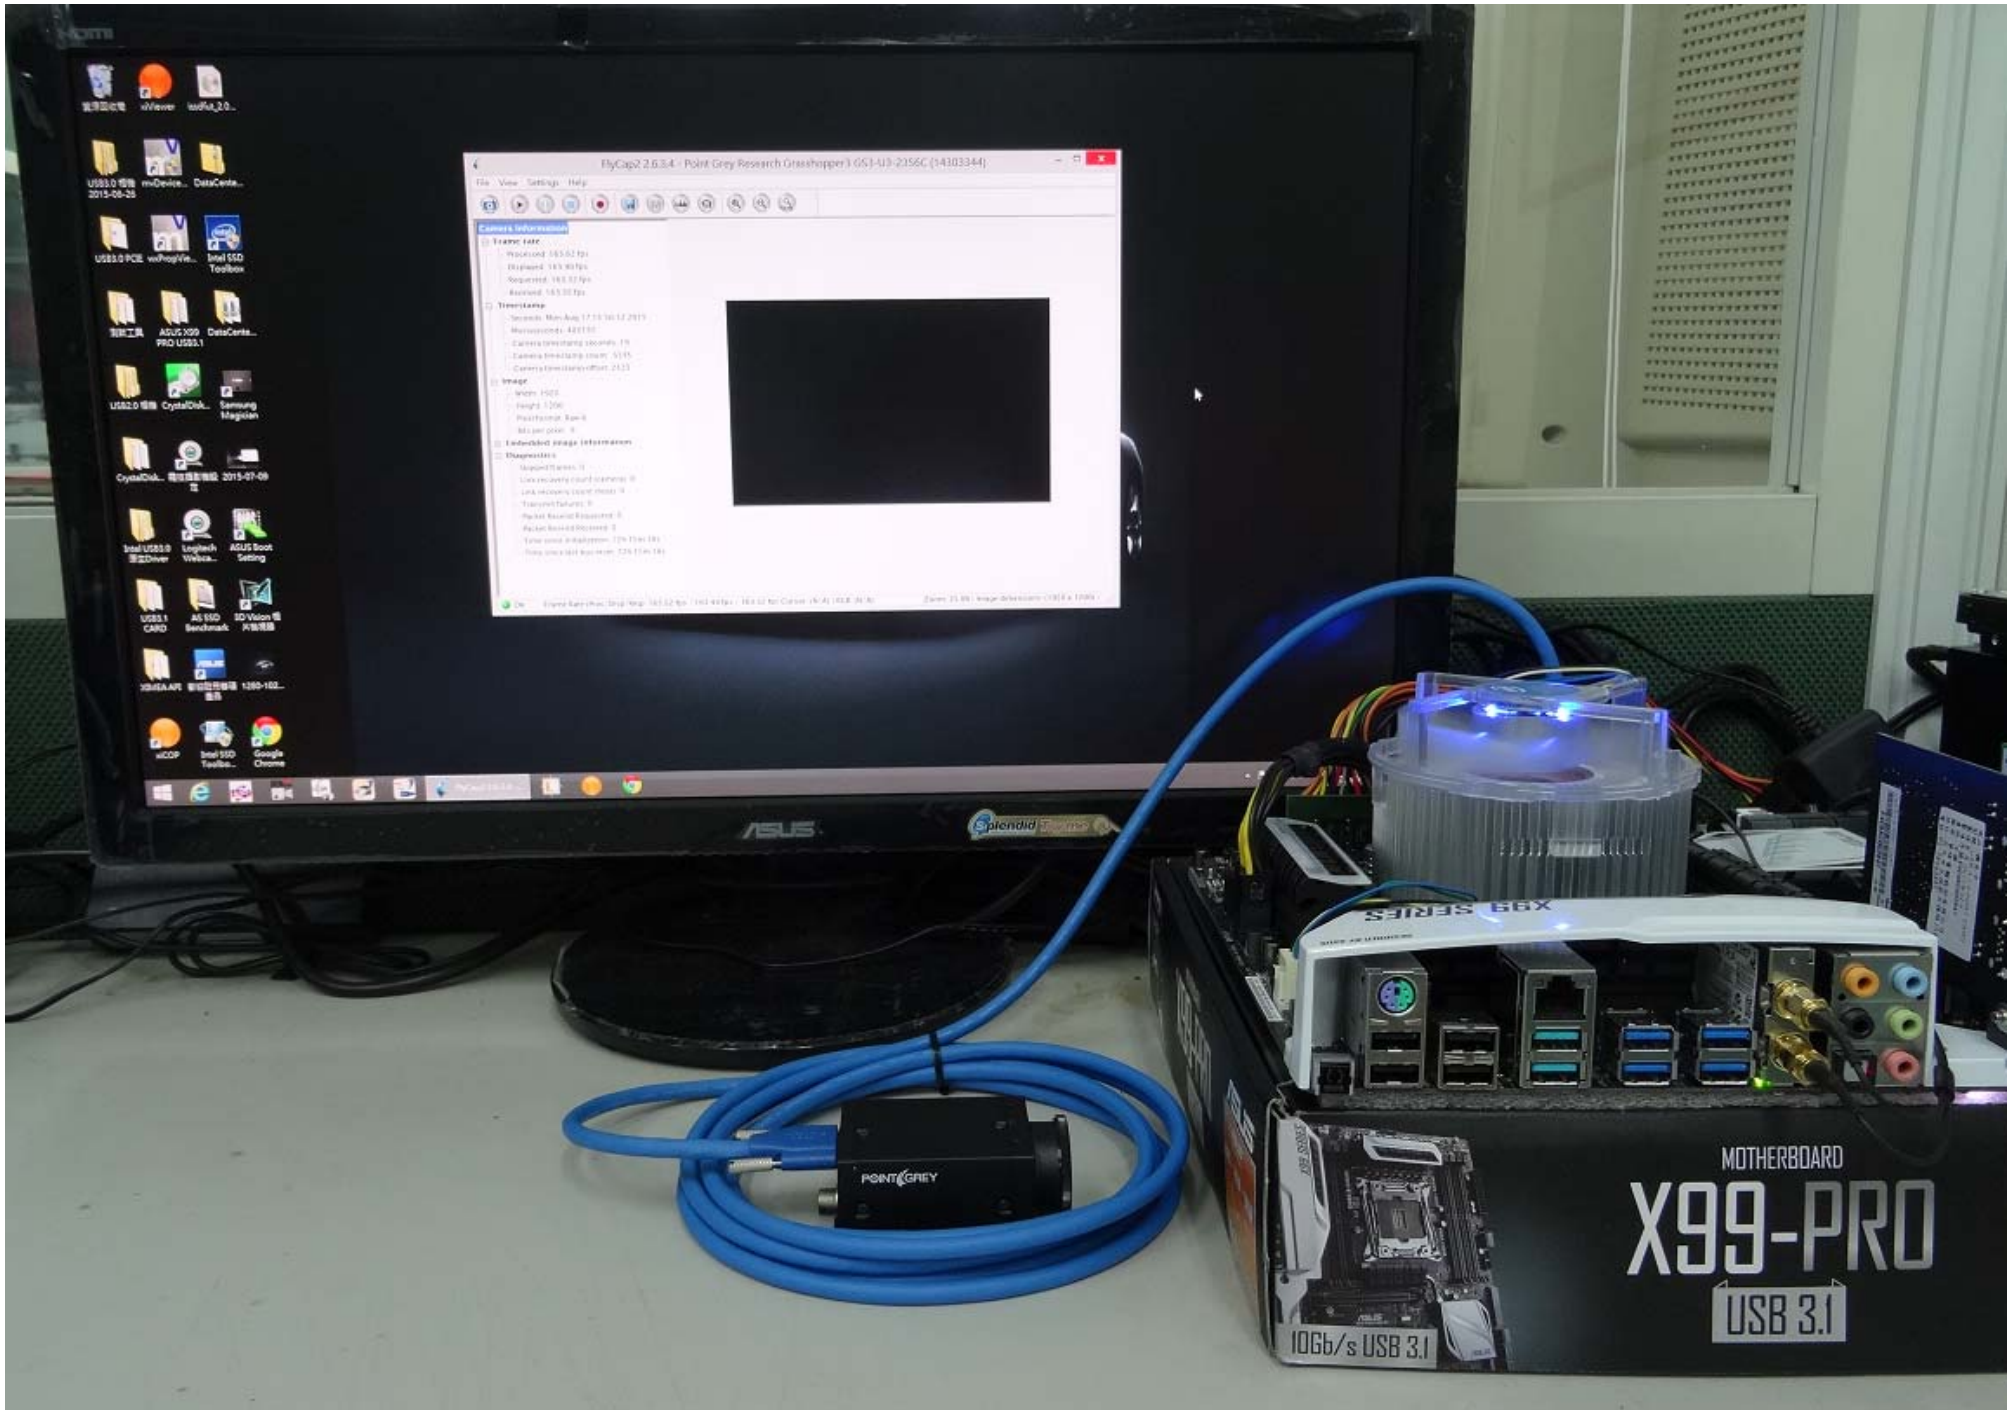

JARGY CO., LTD.

Test Report

Model : CBL-HFPD302MBS-3m
Camera Brand Name : Point Grey

Ver : 1.0

Date : 2015/8/17

Test Platform

Type	PC		
Model	ASUS X99-PRO/USB3.1		
OS	Windows 8.1 Pro 64-bit		
CPU	Intel Haswell-E i7-5960X		
HDD	SATA III 500GB		
RAM	DDR4 8GB		
USB 3.0	PCH 4 Ports(Intel X99 Native)		

Tested Camera : GS3-U3-23S6C-C

Tested time : 72h

Camera Information

- Frame rate**
 - Processed: 163.67 fps
 - Displayed: 163.59 fps
 - Requested: 163.32 fps
 - Received: 163.56 fps
- Timestamp**
 - Seconds: Mon Aug 17 15:50:20 2015
 - Microseconds: 681060
 - Camera timestamp seconds: 27
 - Camera timestamp count: 6674
 - Camera timestamp offset: 2227
- Image**
 - Width: 1920
 - Height: 1200
 - Pixel format: Raw 8
 - Bits per pixel: 8
- Embedded image information**
 - Diagnostics**
 - Skipped frames: 0
 - Link recovery count (camera): 0
 - Link recovery count (host): 0
 - Transmit failures: 0
 - Packet Resend Requested: 0
 - Packet Resend Received: 0
 - Time since initialization: 72h 15m 27s
 - Time since last bus reset: 72h 15m 27s

JARGY CO., LTD.

Test Report

Model : CBL-HFD302MBS-5m
Camera Brand Name : Point Grey

Ver : 1.0

Date : 2015/7/31

Test Platform

Type	PC		
Model	ASUS X99-PRO/USB3.1		
OS	Windows 8.1 Pro 64-bit		
CPU	Intel Haswell-E i7-5960X		
HDD	SATA III 500GB		
RAM	DDR4 8GB		
USB 3.0	PCH 4 Ports(Intel X99 Native)		