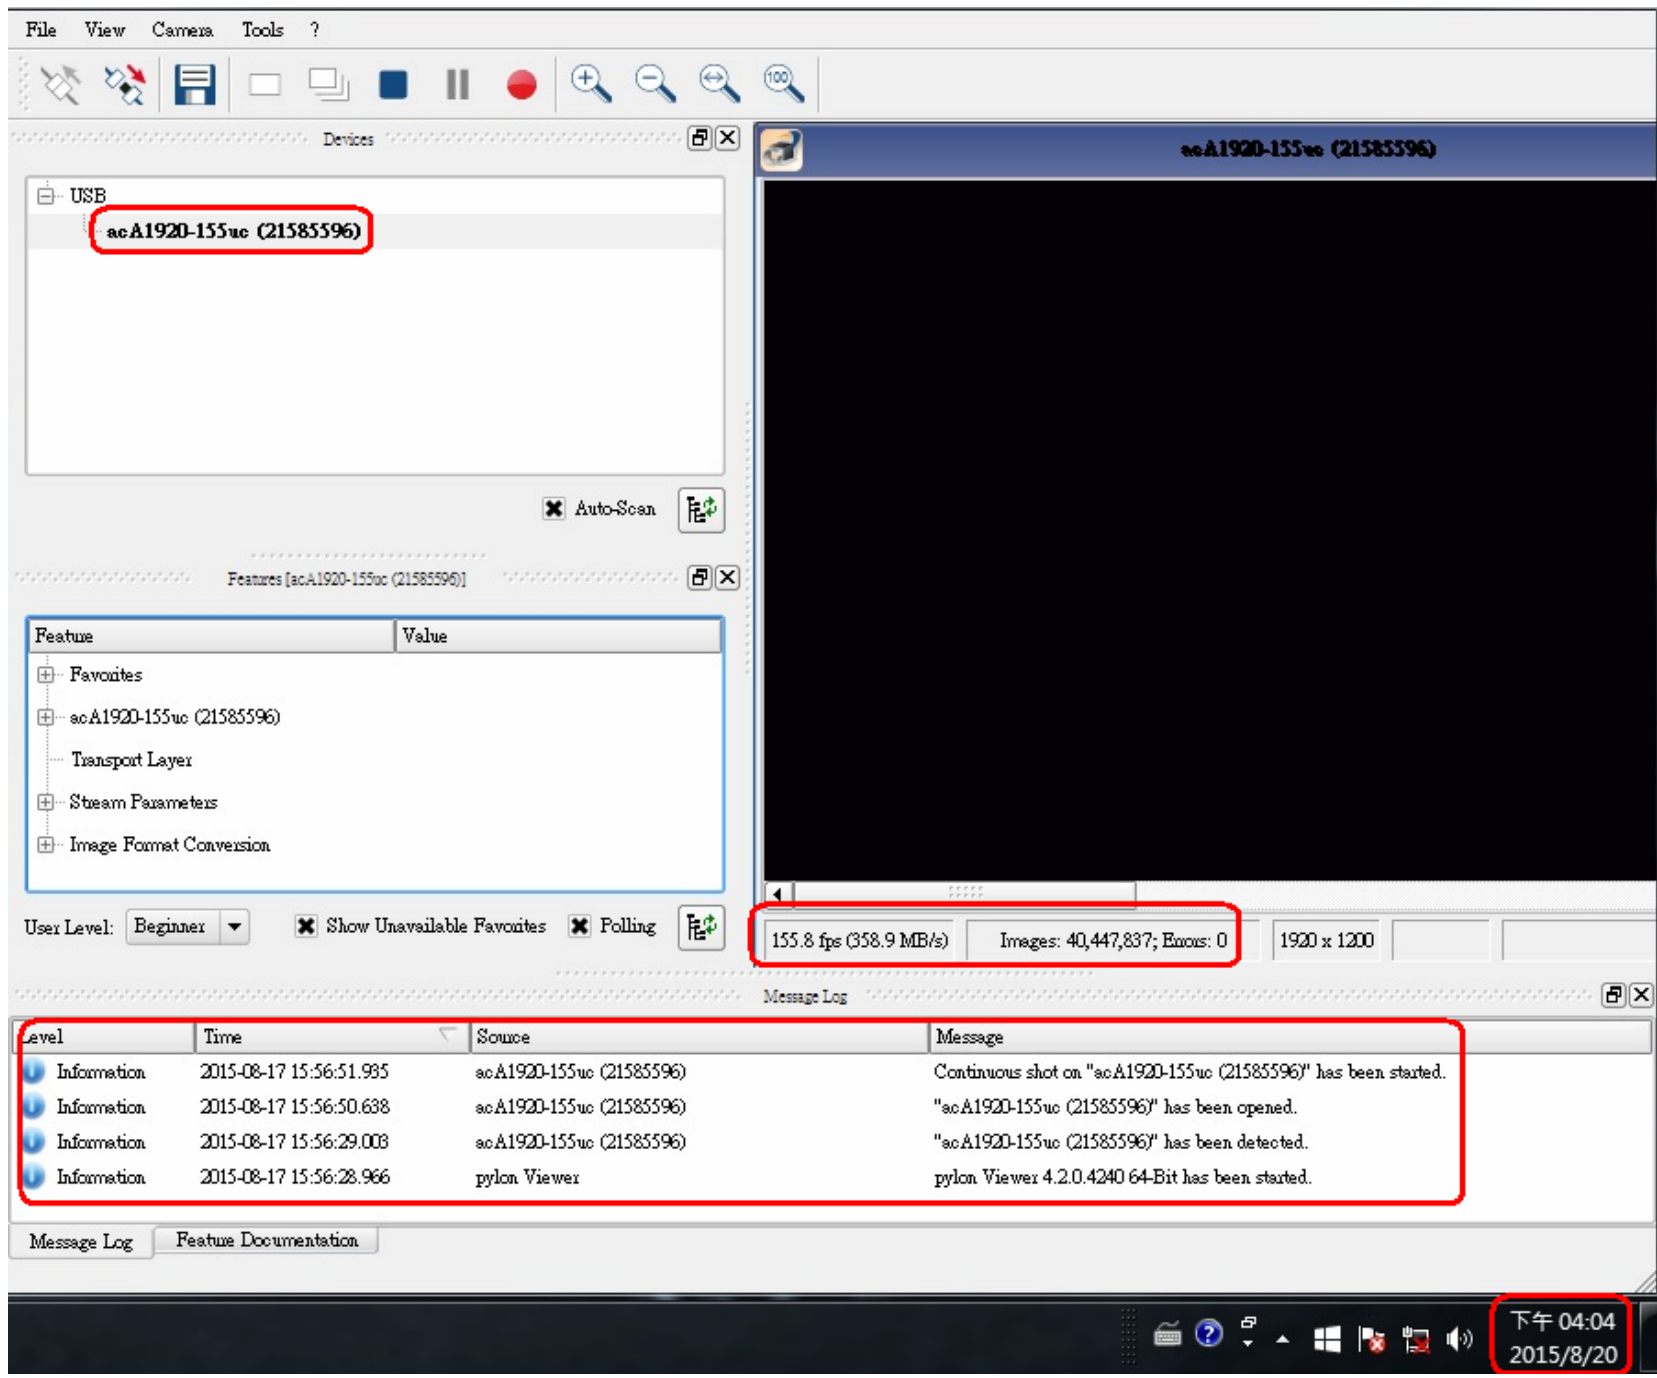

Tested Camera : acA1920-155uc

Tested time : 72h

JARGY CO., LTD.

Test Report

Model : CBL-HFD302MBS-5m

Ver : 1.0

Date : 2015/8/31

Camera Brand Name : Basler