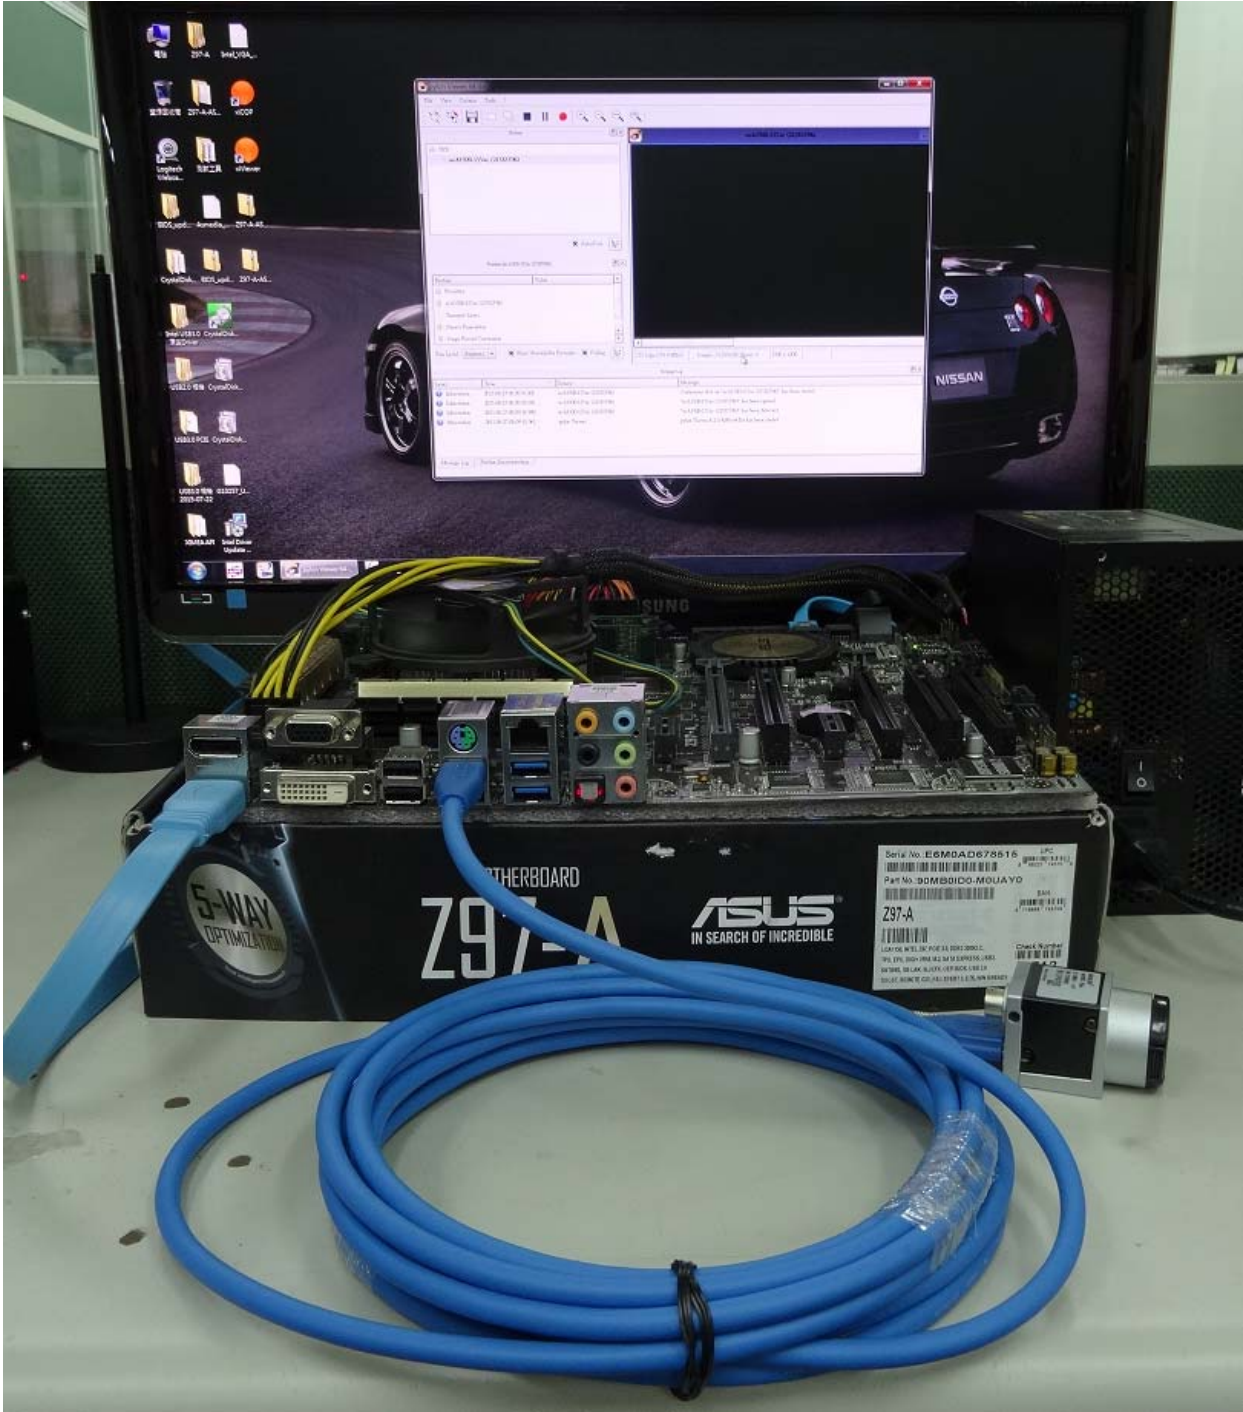

Tested Camera : acA1920-155uc

Tested time : 72h

JARGY CO., LTD.

Test Report

Model : CBL-HFD302MBS-5m

Ver : 1.0

Date : 2015/8/31

Camera Brand Name : Basler

Test Platform

Type	PC		
Model	ASUS Z97-A		
OS	Windows 7 Home Premium 64Bit		
CPU	Intel Core i3-4130		
HDD	SATA III 500GB		
RAM	DDR3 4GB		
USB 3.0	PCH 6 Ports(Intel Z97 Native)		

Tested Camera : acA1920-155uc

Tested time : 72h

JARGY CO., LTD.

Test Report

Model : CBL-HFD302MBS-7m

Ver : 1.0

Date : 2015/9/3

Camera Brand Name : Basler

Test Platform

Type	PC		
Model	ASUS Z97-A		
OS	Windows 7 Home Premium 64Bit		
CPU	Intel Core i3-4130		
HDD	SATA III 500GB		
RAM	DDR3 4GB		
USB 3.0	PCH 6 Ports(Intel Z97 Native)		

Tested Camera : acA1920-155uc

Tested time : 72h