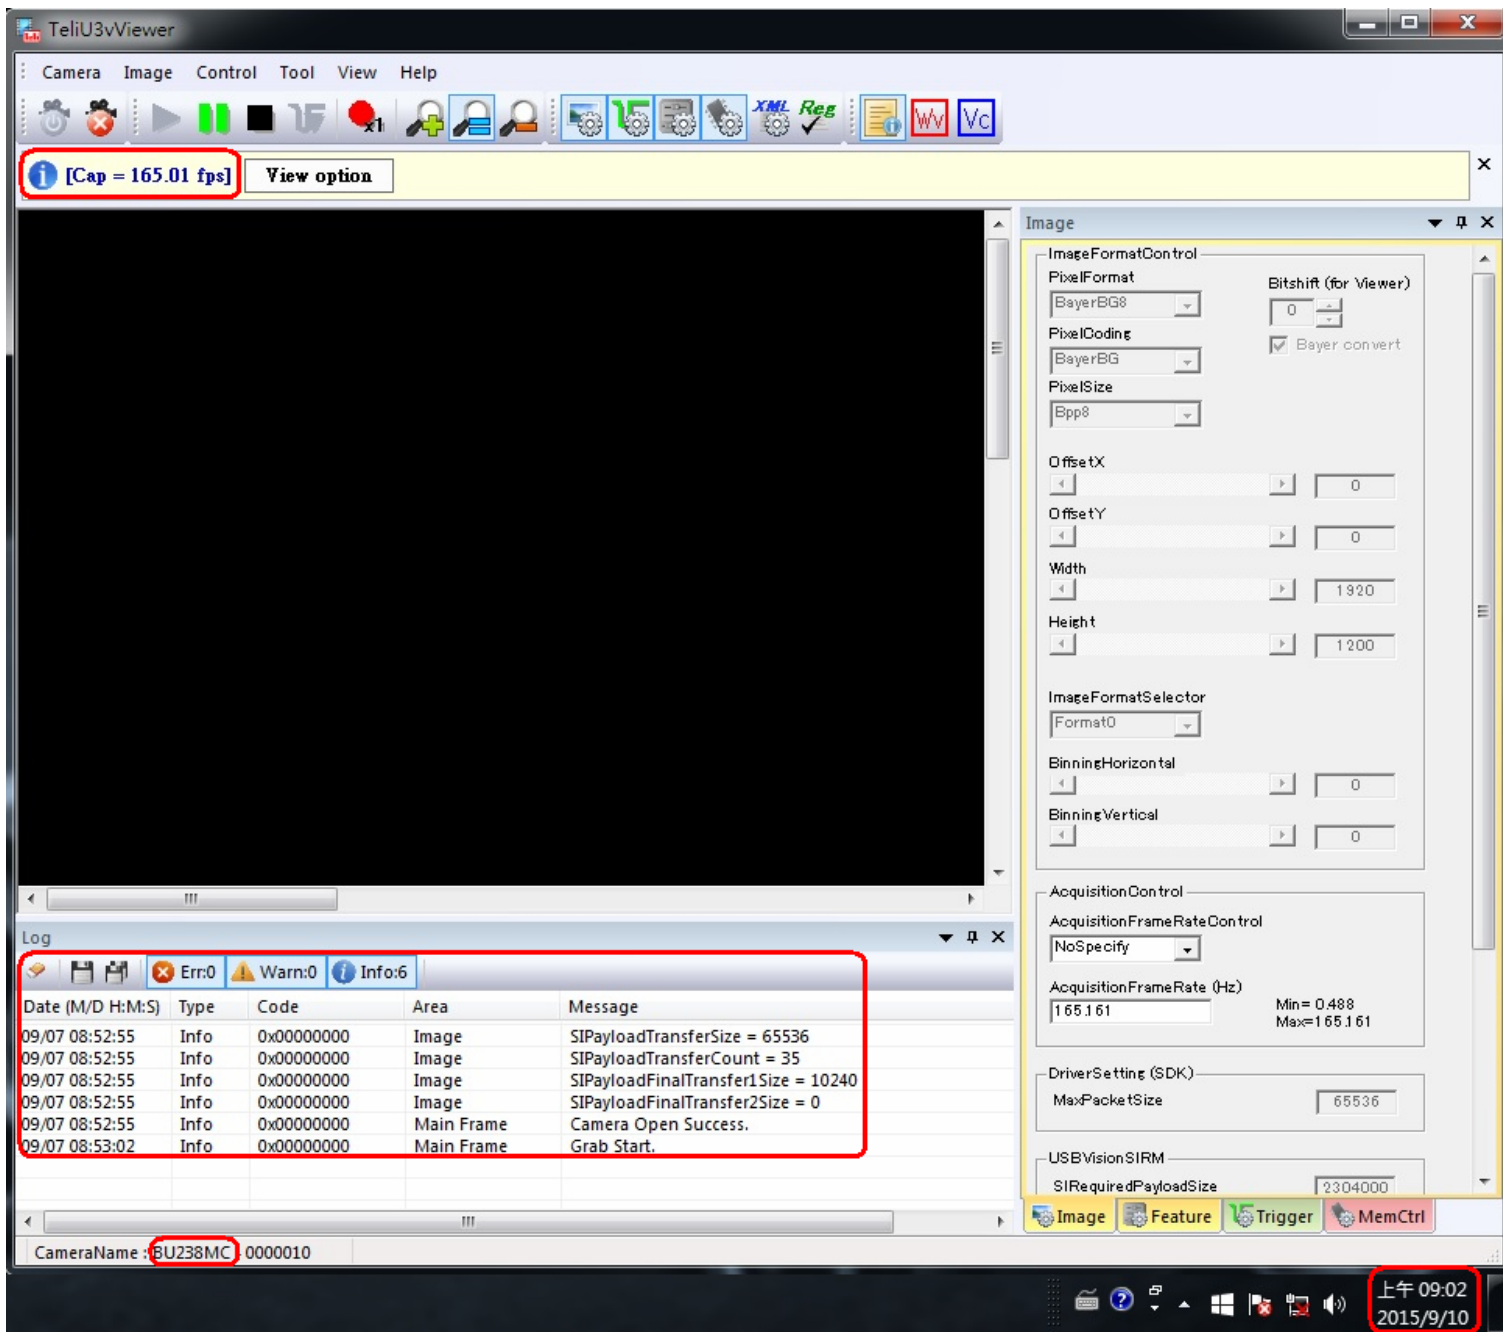

JARGY CO., LTD.

Test Report

Model : CBL-ED302MBCS-10m
Camera Brand Name : Toshiba Teli

Ver : 1.0

Date : 2015/9/10

Test Platform

Type	PC		
Model	ASUS Z97-A		
OS	Windows 7 Home Premium 64Bit		
CPU	Intel Core i3-4130		
HDD	SATA III 500GB		
RAM	DDR3 4GB		
USB 3.0	PCH 6 Ports(Intel Z97 Native)		

Tested Camera : BU238MC

Tested time : 72h

JARGY CO., LTD.

Test Report

Model : CBL-ED302MBCSWB-15m

Ver : 1.0

Date : 2015/9/21

Camera Brand Name : Toshiba Teli