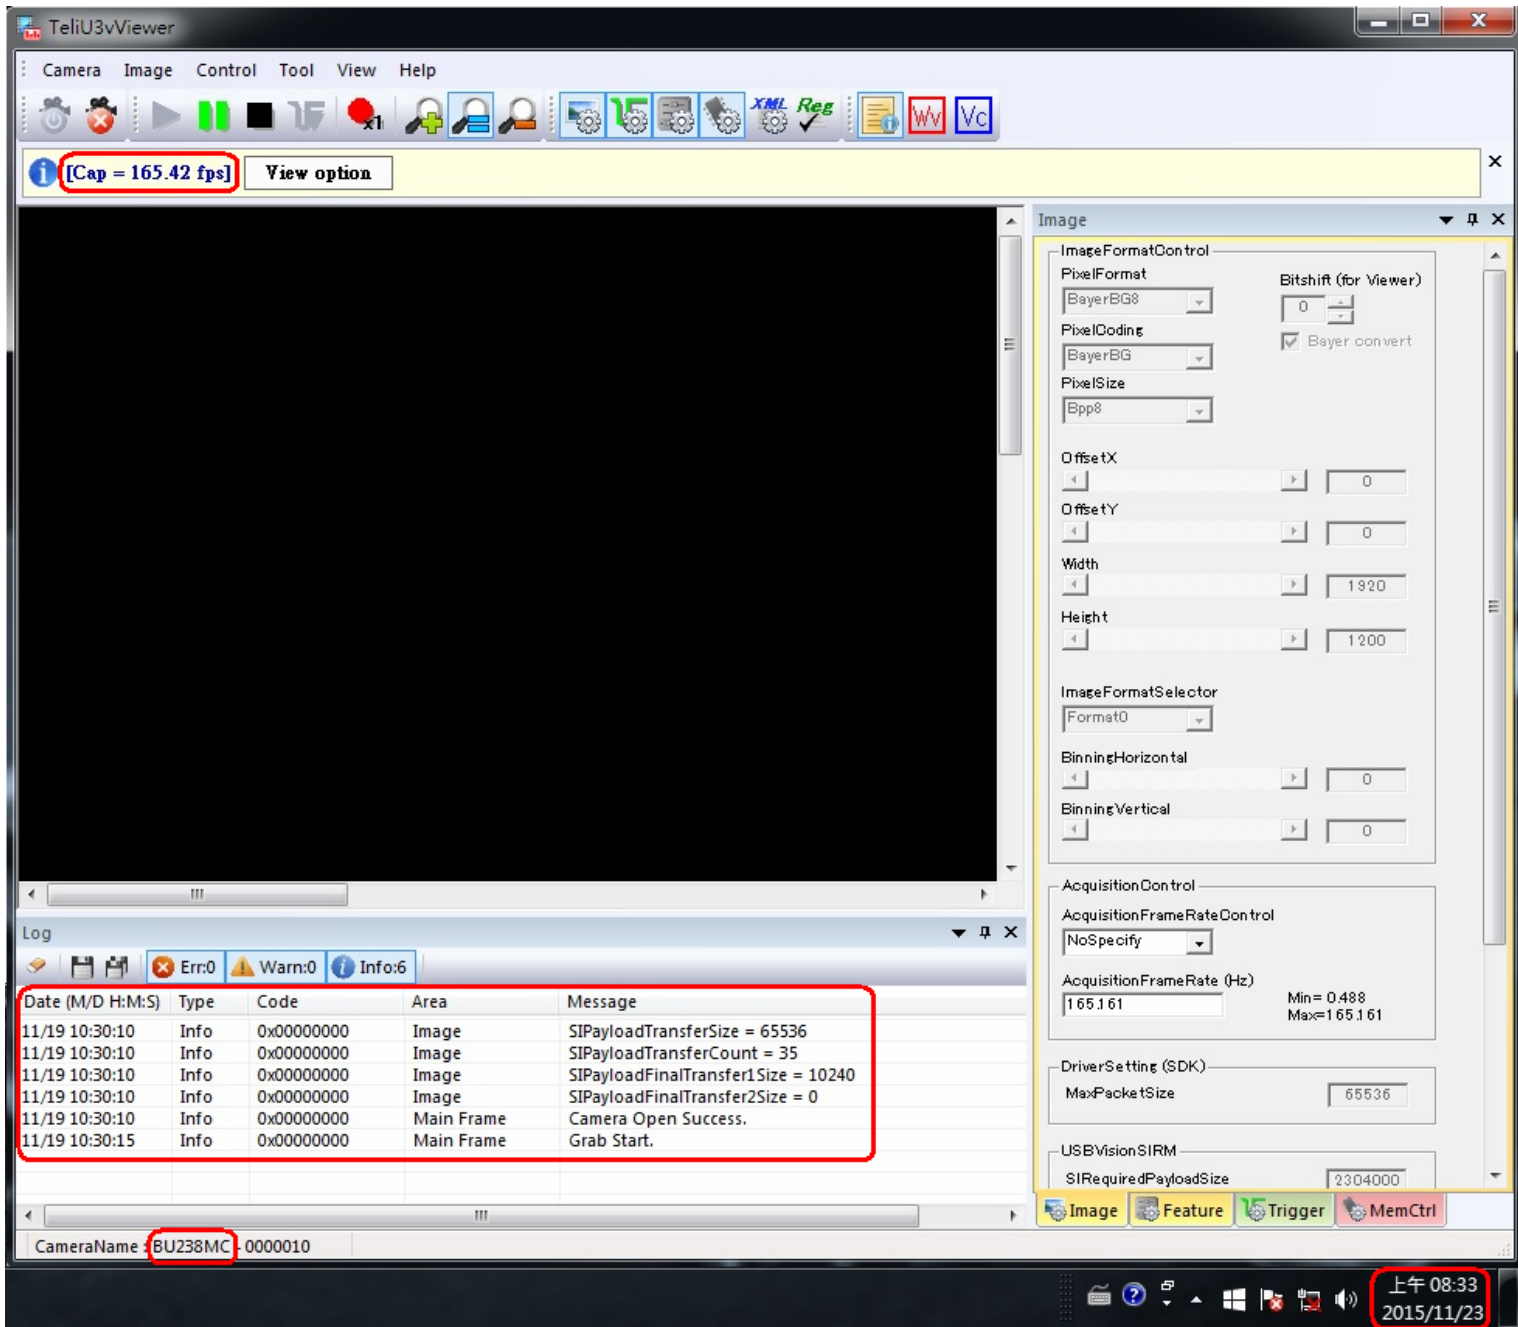

[Cap = 165.42 fps] View option