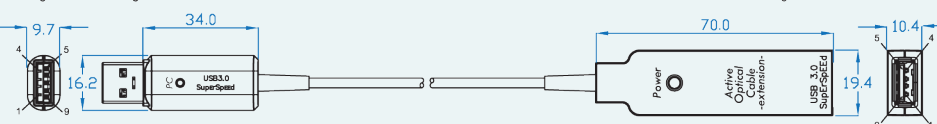

CBL-E302C-3m/5m

- Straight USB 3.0 A Plug :

CBL-E302C-7m/10m/15m/20m/25m/30m

- Straight USB 3.0 A Plug :

OPTICAL FIBER CABLE

- Extend the limit of USB 3.0 3 meter (10 foot) signals transfer up to 50 meter (164 foot) more!!
- support USB 3.0 data transfer only

CBL-U3AOC01-10m/15m/20m/30m/40m/50m

- Straight USB 3.0 A Plug :

COPPER

External Power Supply is bundled with 15m, 20m, 25m, and 30m models.

OPTICAL

External Power Supply is needed for and bundled with cable of all lengths.