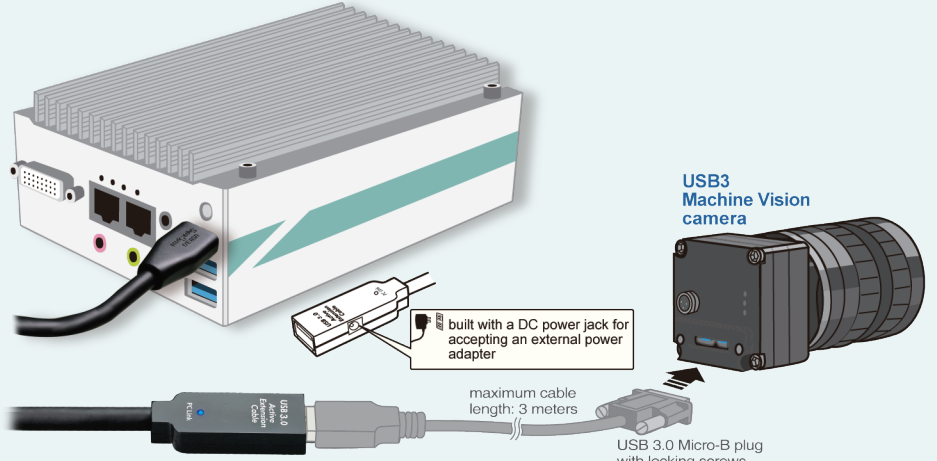

LONG DISTANCE CONNECTION ACTIVE

USB 3.0 A to A Extension Cables-M/F

COPPER CABLE (METAL CABLE)

- Extend the limit of USB 3.0 3 meter (10 foot) signals transfer up to 30 meter (98 foot) more!!
- support both USB 3.0 and USB 2.0 data transfer

CBL-E302C-3m/5m

- Straight USB 3.0 A Plug :

CBL-E302C-7m/10m/15m/20m/25m/30m

- Straight USB 3.0 A Plug :

OPTICAL FIBER CABLE

- Extend the limit of USB 3.0 3 meter (10 foot) signals transfer up to 50 meter (164 foot) more!!
- support USB 3.0 data transfer only

CBL-U3AOC01-10m/15m/20m/30m/40m/50m

- Straight USB 3.0 A Plug :

COPPER

External Power Supply is bundled with 15m, 20m, 25m, and 30m models.

OPTICAL

External Power Supply is needed for and bundled with cable of all lengths.