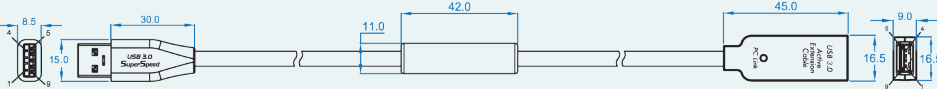

LONG DISTANCE CONNECTION ACTIVE

USB 3.0 A to A Extension Cables-M/F

COPPER CABLE (METAL CABLE)

- Extend the limit of USB 3.0 3 meter (10 foot) signals transfer up to 30 meter (98 foot) more!!
- support both USB 3.0 and USB 2.0 data transfer

CBL-E302C-3m/5m

- Straight USB 3.0 A Plug :

CBL-E302C-7m/10m/15m/20m/25m/30m

- Straight USB 3.0 A Plug :

OPTICAL FIBER CABLE

- Extend the limit of USB 3.0 3 meter (10 foot) signals transfer up to 50 meter (164 foot) more!!
- support USB 3.0 data transfer only

CBL-U3AOC01-10m/15m/20m/30m/40m/50m

- Straight USB 3.0 A Plug :

COPPER

External Power Supply is bundled with 15m, 20m, 25m, and 30m models.

OPTICAL

External Power Supply is needed for and bundled with cable of all lengths.