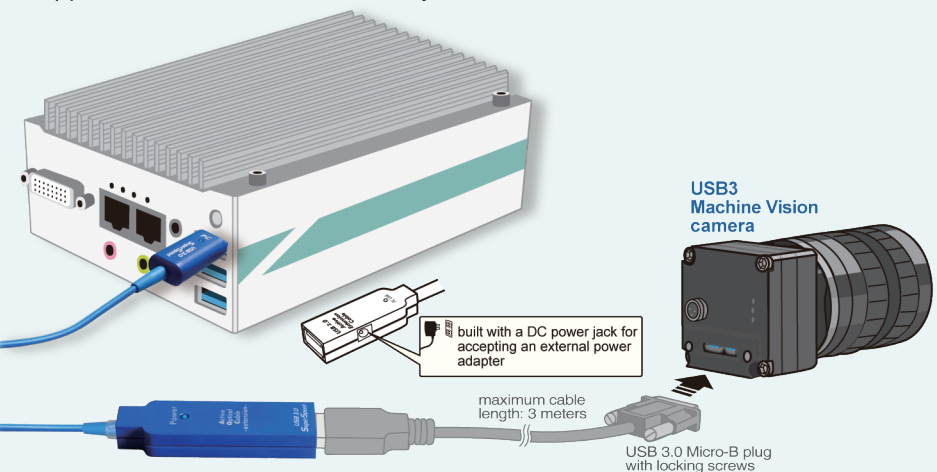

LONG DISTANCE CONNECTION ACTIVE

USB 3.0 A to A Extension Cables-M/F

COPPER CABLE (METAL CABLE)

- Extend the limit of USB 3.0 3 meter (10 foot) signals transfer up to 30 meter (98 foot) more!!
- support both USB 3.0 and USB 2.0 data transfer

CBL-E302C-3m/5m

- Straight USB 3.0 A Plug :

CBL-E302C-7m/10m/15m/20m/25m/30m

- Straight USB 3.0 A Plug :

OPTICAL FIBER CABLE

- Extend the limit of USB 3.0 3 meter (10 foot) signals transfer up to 50 meter (164 foot) more!!
- support USB 3.0 data transfer only

CBL-U3AOC01-10m/15m/20m/30m/40m/50m

- Straight USB 3.0 A Plug :

COPPER

External Power Supply is bundled with 15m, 20m, 25m, and 30m models.

OPTICAL

External Power Supply is needed for and bundled with cable of all lengths.