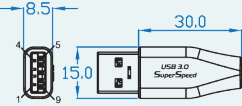

CBL-PD302MBS-3m / CBL-PD302MBSWB-5m.7m

• Straight USB 3.0 A Plug :