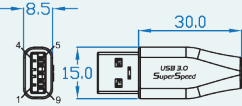

#### CBL-PD302MBS-3m / CBL-PD302MBSWB-5m.7m

• Straight USB 3.0 A Plug :

• Straight USB 3.0 Micro-B Plug :

#### CBL-ED302MBCS-10m / CBL-ED302MBCSWB-15m.20m.25m.30m

• Straight USB 3.0 A Plug :

• Straight USB 3.0 Micro-B Plug :