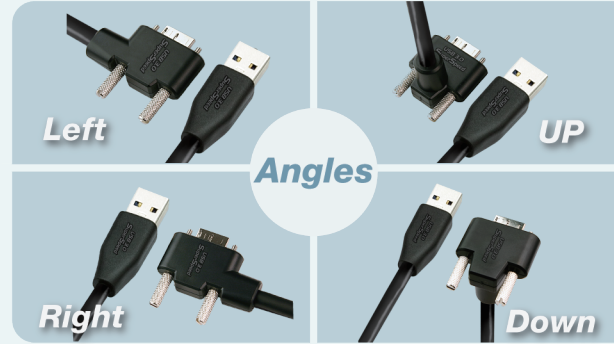

#### CBL-PD302MBS-3m / CBL-PD302MBSWB-5m.7m

• Straight USB 3.0 A Plug :

• Straight USB 3.0 Micro-B Plug :

#### CBL-ED302MBCS-10m / CBL-ED302MBCSWB-15m.20m.25m.30m

• Straight USB 3.0 A Plug :

• Straight USB 3.0 Micro-B Plug :