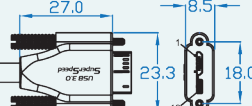

• Straight USB 3.0 Micro-B Plug :