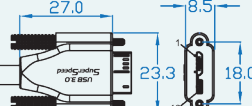

#### CBL-PD302MBS-3m / CBL-PD302MBSWB-5m.7m

• Straight USB 3.0 A Plug :

• Straight USB 3.0 Micro-B Plug :

#### CBL-ED302MBCS-10m / CBL-ED302MBCSWB-15m.20m.25m.30m

• Straight USB 3.0 A Plug :

• Straight USB 3.0 Micro-B Plug :