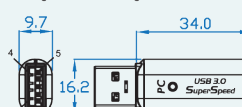

CBL-U3AOC03S-10m/15m/20m/30m/40m/50m

• Straight USB 3.0 A Plug :